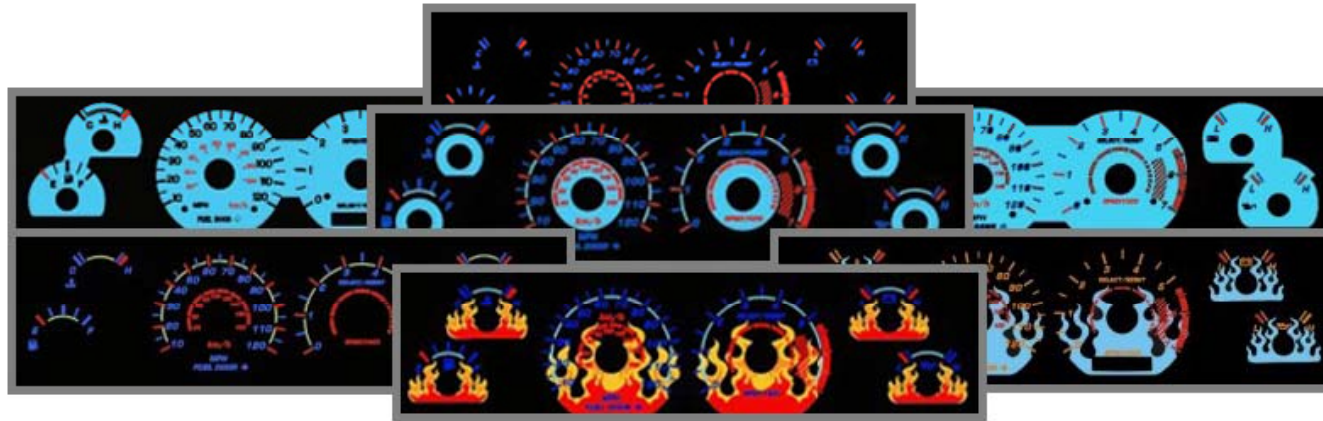

RACING DASH ENTERPRISE LTD.

NEW MODEL DEVELOP

We may need to do new development. When:

1: You don't find the gauge model on our list. That means we have not developed that model.

You can tell us what that model is.

We are always willing to develop new models. However, we may not be able to get the gauge instrument for art design then we will need your help to provide us the gauge instrument.

2: You do not like the design we currently have made.

We now have BG, RW, RS, RRW-A, RRW-B, RS and wish to design it yourself,

please send the art design or description to us your idea. G and FLAME 7 design. If you do not like any of them